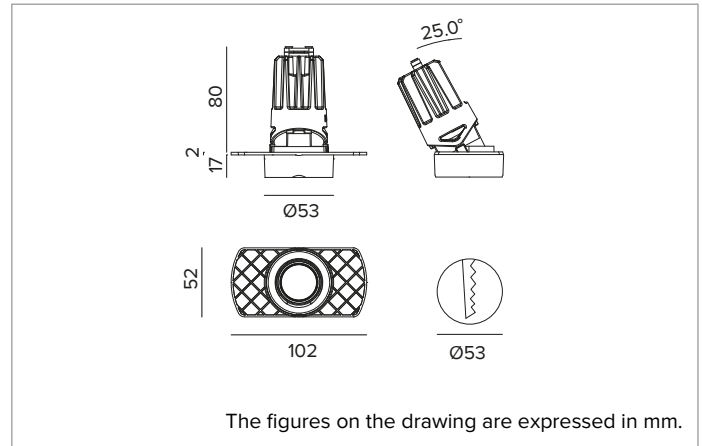

1T8481ELTR | CTEVO ARCHITECTURAL 58

Adjustable recessed LED projector in a trimless version

	4000K	H(m)	D(m)	Emax(lx)		
	Ra90			53°		
Fixture Power	10W	1	0.99	1285		
Source Flux	1266lm	2	1.99	321		
Fixture Flux	926lm	3	2.98	143		
Efficacy	95lm/W	4	3.98	80		
TS1336	Imax=1022cd/klm	Imax	1294cd	5	4.97	51

CCT nominal: 4000K

Lifetime (L80/B10): >50000h tq +25°C

ILLUMINOTECHNICAL CHARACTERISTICS

WFL Version - a moulded black plastic optical holder with convex faceted highly reflective anodised aluminium precision optics, a holographic diffusion filter and a black silicone cut off ring. UGR<19 (EN 12464-1).

Optic: REFLECTOR

Beam angles: WFL

Optical efficiency: 73%

Fixture flux: 926lm

Luminous efficacy: 95lm/W

Photobiological safety: Compliant with RG1 low risk group

MECHANICAL CHARACTERISTICS

Moulded black plastic optic holder and die-cast aluminium heat sink in black color. Black colour cover. The optical unit can be adjusted up to 30° on the vertical plane. Trimless version with a load-bearing element for installation and finishing in plasterboard.